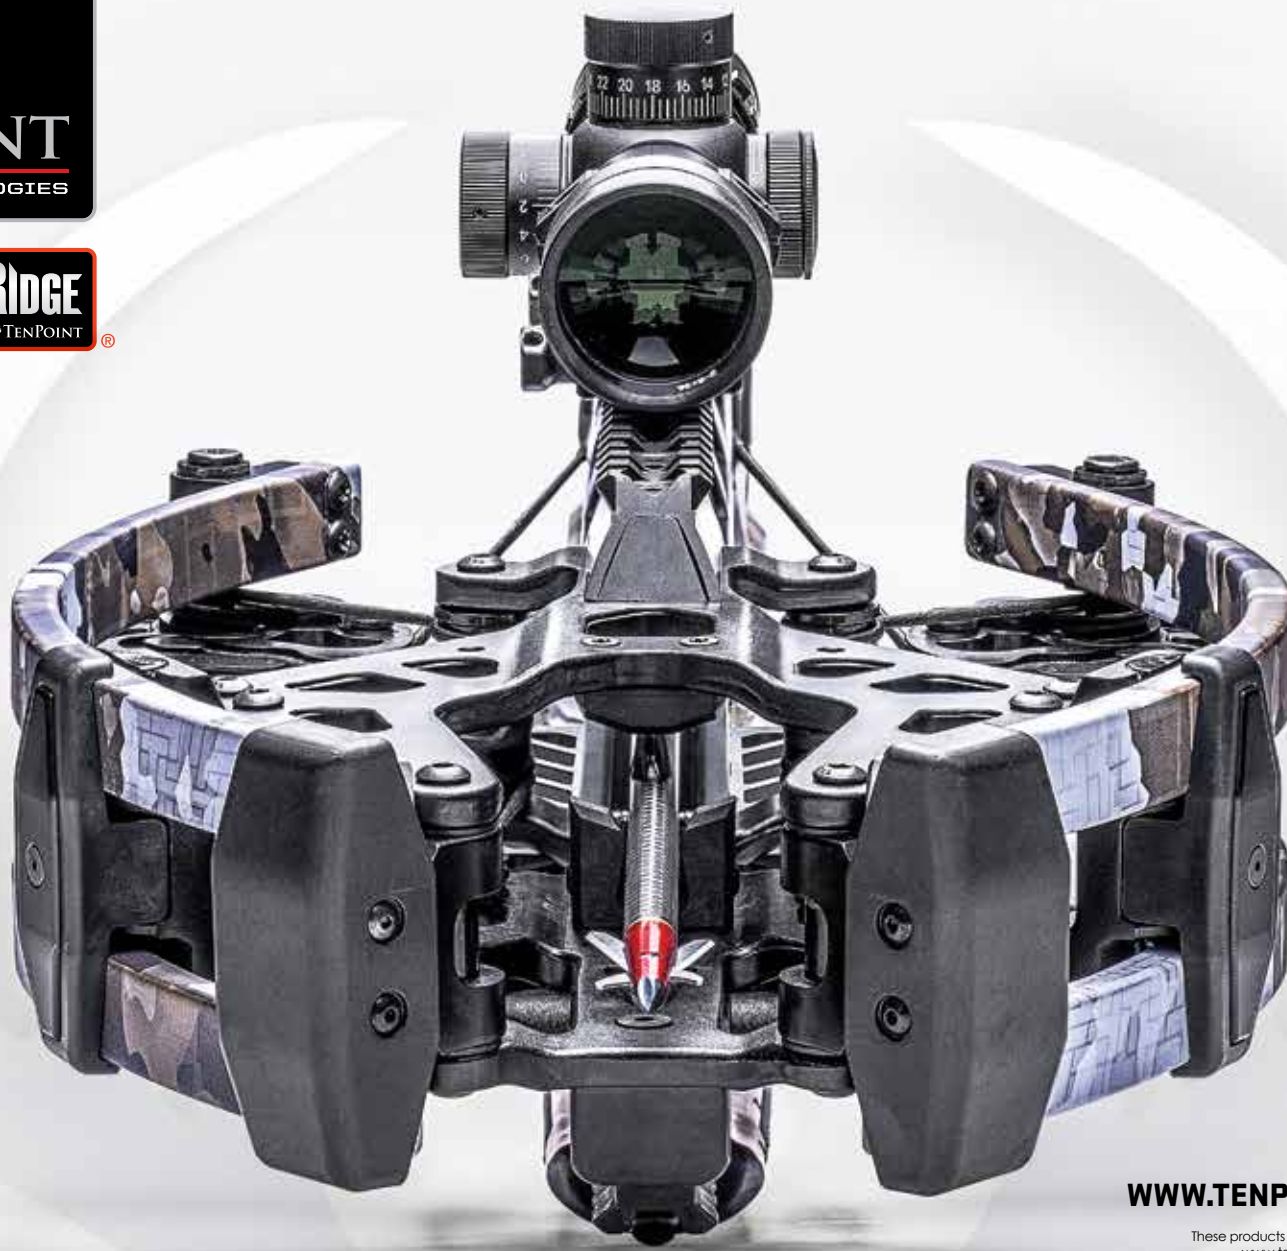

WWW.TENPOINTCROSSBOWS.COM

These products are covered by one or more of the patents found at www.tenpointcrossbows.com/pages/patent-technologies/.
NOTE: TenPoint Crossbow Technologies reserves the right to alter product specifications during any model year.

1325 Waterloo Road • Mogadore, OH 44260-9608
Phone: 330.628.9245 • Fax: 330.628.0999

2024
A NEW ERA