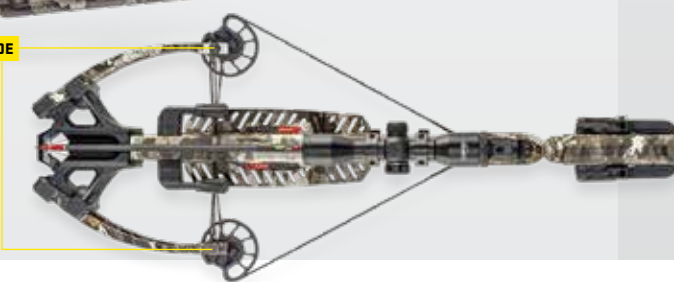

SPECIFICATIONS

SPEED **400** FPS WIDTH **9.75** INCHES LENGTH **33** INCHES

NEW ACUDRAW SILENT™

NEW 70-YARD PRO-VIEW 400 SCOPE

Offers aimpoints out to 70-yards & features an updated reticle for a cleaner view & greater down-range accuracy.

BOW HOOK

Easily hang your bow in the stand.

LIGHTWEIGHT 6 LBS. & COMPACT PROFILE

More mobility & more shot opportunities in-the-field by reducing the chance for cam/limb contact in the stand or blind.

INTEGRATED STRING STOP SYSTEM

Reduces noise & vibration.

SHIPS FULLY ASSEMBLED

VIPER 430™

TURBO S1™

VENOM X™

TITAN 400™