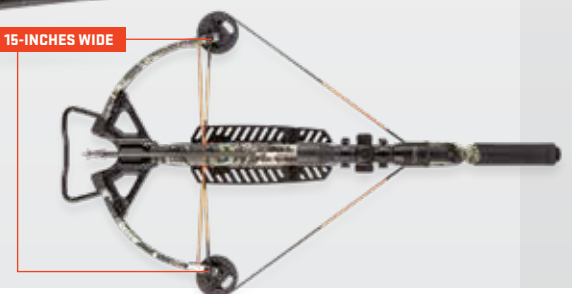

PEAK XT™

9-INCHES WIDE

RAIDER 400™ DE-COCK

DE-COCKING STARTING AT \$749.99.

AVAILABLE FINISH

PEAK XT™

15-INCHES WIDE

SPECIFICATIONS

PRE-SIGHTED AT 20-YARDS
Pre-sighted by American workers before leaving the factory to ensure your first shots are on target.

D1 TRIGGER
2-stage, zero creep design featuring a DFP (Dry-Fire-Prohibitor) deliver a consistent, crisp 3 1/2 - pound pull.