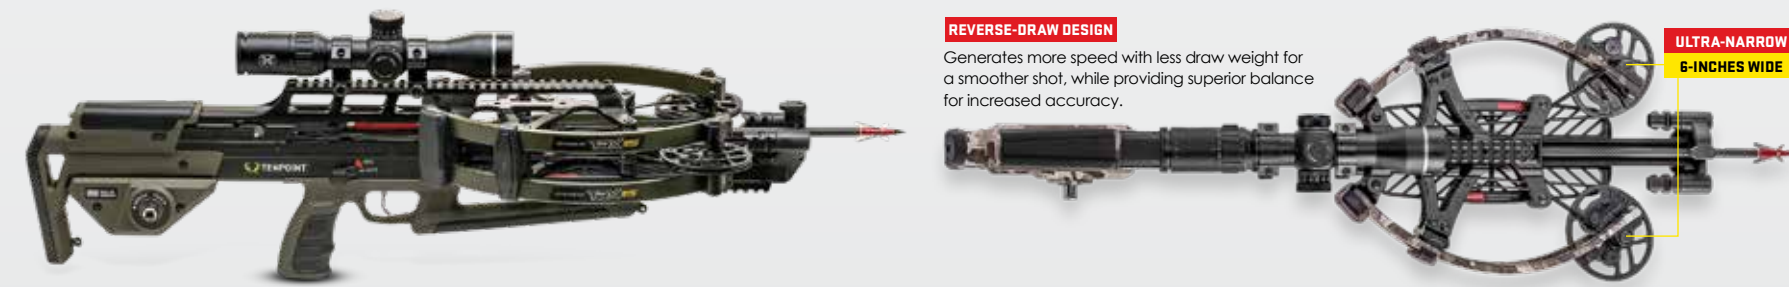

NEW TRX 515™

THE WORLD'S FASTEST, MOST ACCURATE, & TECHNOLOGICALLY ADVANCED CROSSBOW.

SPEED **515** FPS
WIDTH **6** INCHES
LENGTH **29** INCHES

AVAILABLE FINISHES
VEKTRA™
MOSS GREEN

- LIMITED LIFETIME WARRANTY
- ACU-LOCK™ SCOPE BRIDGE
- TRIGGERTECH
- FACTORY PRE-SIGHTED
- SHIPS FULLY ASSEMBLED
- BUILT IN AMERICA MOGADORE, OHIO

TRX 515™

NEW ACU-LOCK SCOPE BRIDGE
25x stronger than traditional scope rails to provide the ultimate foundation for scope stability & accuracy.

NEW TWIN-RISER TECHNOLOGY
41% lighter & 2x stiffer than traditional risers – resulting in reduced riser flex & limb torque for unmatched accuracy.

TRIGGERTECH PRECISION TRIGGER
Using TriggerTech's patented Zero-Creep Technology™, this 3 lb. trigger features a clean, crisp "break like glass" feel to improve accuracy & precision.

NEW CENTERPUNCH HPX ARROW WITH SNAP-IN NOCK
NEW Alpha-Nock HPX snaps into the TriggerTech trigger box & allows you to hear & feel that your arrow is properly locked & loaded.

NEW AR-STYLE AMBIDEXTROUS THUMB SAFETY
Conveniently located safety allows you to keep both hands on the crossbow & eyes locked on your game.

NEW ZERO-TRAC BARREL & GUIDE-LOCK ARROW REST SYSTEM
Rail-less design reduces weight & eliminates arrow friction while GUIDE-Lock Rest System fully captures the arrow for unprecedented down-range precision.

NEW ACUSLIDE MAXX COCKING & DE-COCKING SYSTEM (patented)
Stronger, smoother, & easier to operate. Remove your hand at any point & the handle stops in place.

REVERSE-DRAW DESIGN
Generates more speed with less draw weight for a smoother shot, while providing superior balance for increased accuracy.

ULTRA-NARROW 6-INCHES WIDE

EXTEND YOUR EFFECTIVE RANGE WITH RANGEFINDING SCOPES

TRX 515™ XERO®