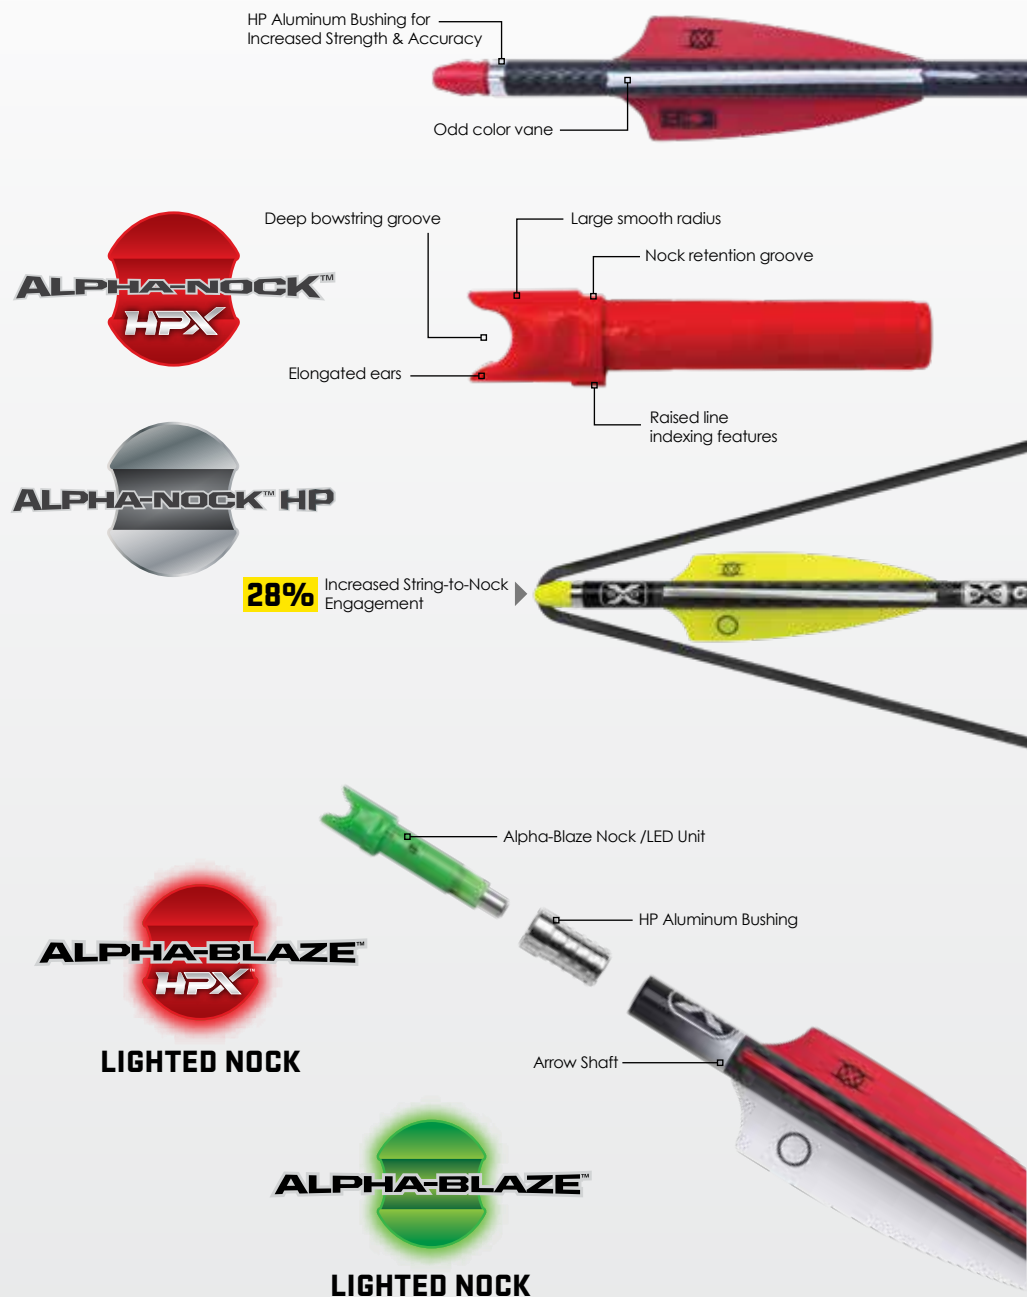

NOTE: The Alpha-Nock HPX is compatible with all TenPoint & Wicked Ridge crossbows.

LIGHTED NOCKS

ALPHA-BLAZE & NEW ALPHA-BLAZE HPX

TenPoint's Alpha-Blaze & **NEW** Alpha-Blaze HPX Lighted Nock contain a one-piece Nock/LED unit that is indexed with the vanes & press fits into the arrow's Aluminum Bushing. Upon firing the crossbow, the bow string pushes the nock fully into the bushing & activates the LED light.

Deactivate the easy on/off lighted nock by pulling the nock straight out until the light turns off. The LED light system lasts for approximately 24 hours when activated.

The lighted nock fits into TenPoint & Wicked Ridge arrows equipped with an HP Aluminum Bushing (sold separately).

BE SURE THE NOCK'S RAISED LINE INDEXING FEATURE IS PROPERLY ALIGNED WITH THE ODD COLORED VANE ON YOUR ARROW.

* All TenPoint & Wicked Ridge crossbows require the use of an Alpha-Nock HP or Alpha-Nock HPX Arrow. Failure to do so will void the manufacturer's warranty.

* All TenPoint rail-less crossbows require the use of an Alpha-Nock HPX Arrow (TRX 515 & TX 440). Failure to do so will void the manufacturer's warranty.

HEA-379.3	3-pack Alpha-Blaze Lighted Nock for HP Bushing – Green
HEA-380.3R	3-pack Alpha-Blaze HPX Lighted Nock for HP Bushing – Red (required for TenPoint rail-less crossbows) not shown