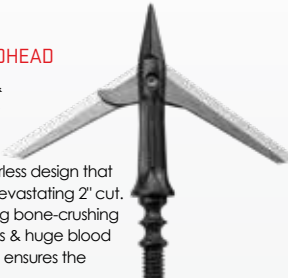

WICKED RIDGE IMPACT

2-BLADE EXPANDABLE BROADHEAD

Designed for precision, durability, & performance at a great value, the 100-grain, 2-blade, rear-deploying Impact broadhead features a steel construction & a simple, collarless design that delivers field point accuracy & a devastating 2" cut. Its stainless-steel ferrule & ultra-strong bone-crushing tip deliver massive wound channels & huge blood trails, while its floating blade design ensures the blades do not open in-flight.

HEA-803.3 Impact Broadhead (3-pack)