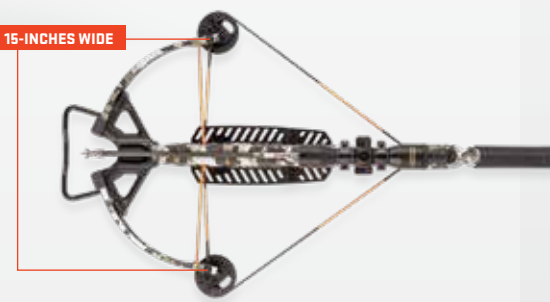

RAMPAGE XS™

THE ULTIMATE AFFORDABLE HUNTING MACHINE.

AVAILABLE FINISH

PEAK XT™

15-INCHES WIDE

NEW COMMANDER M1™

BUILT-IN COCKING DEVICE. NARROW PROFILE. AMERICAN-BUILT QUALITY AT UNBEATABLE PRICES.

AVAILABLE FINISH